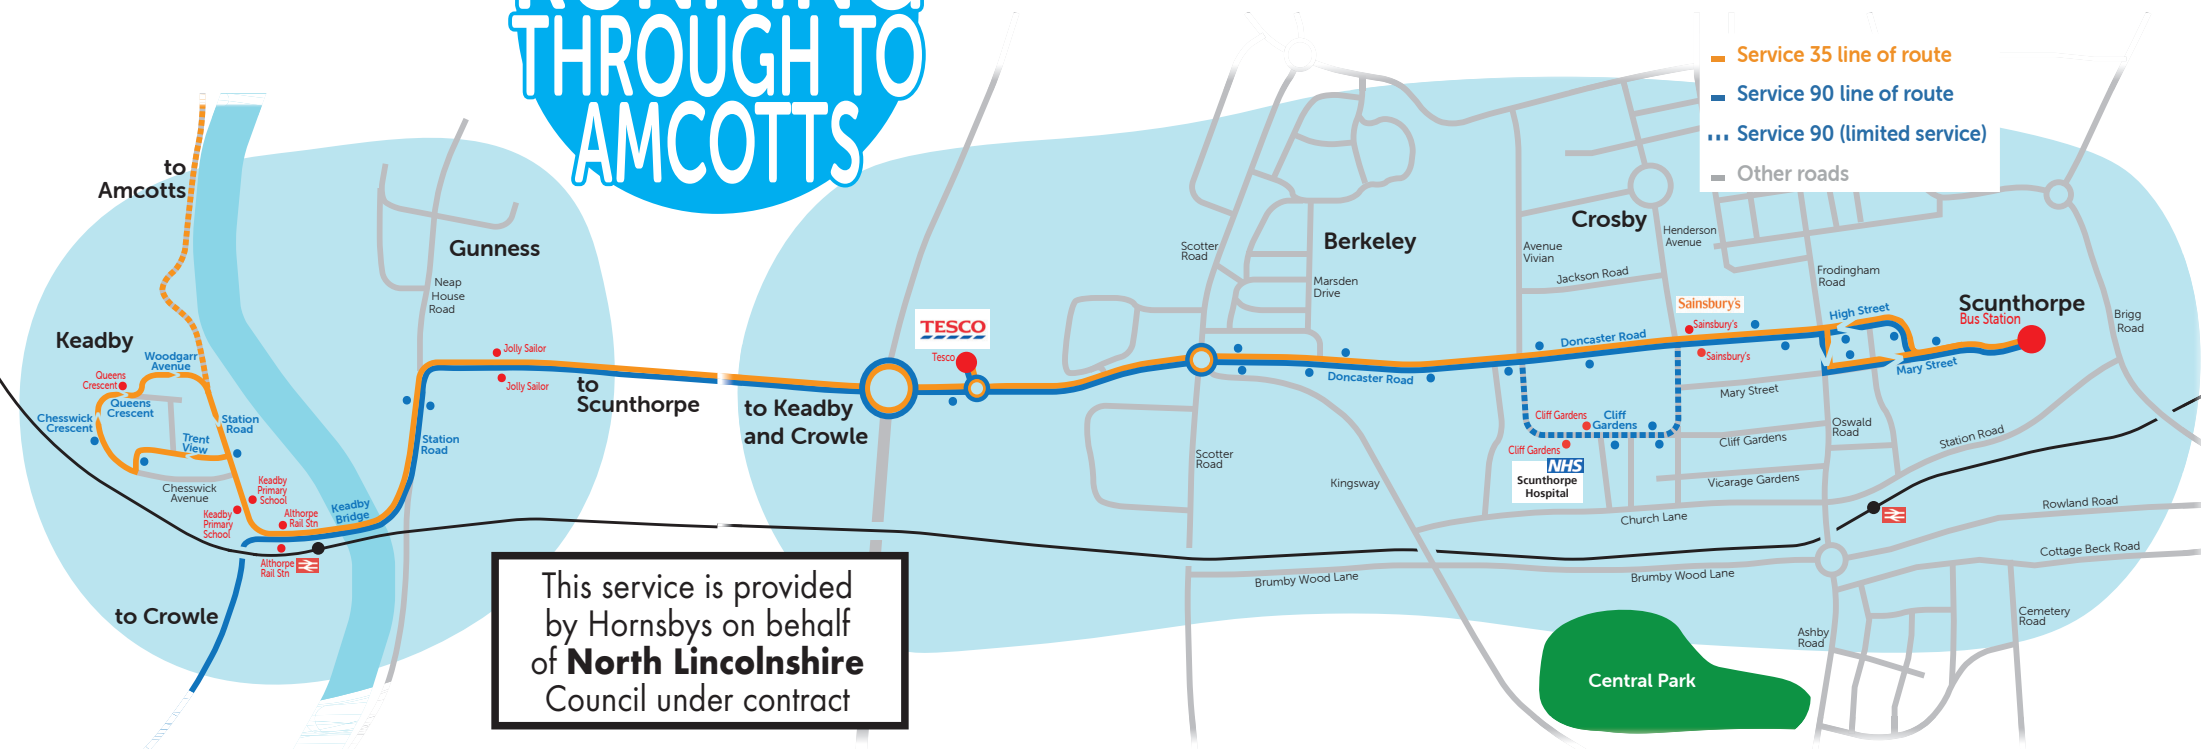

Mondays to Saturdays except Bank Holidays

Scunthorpe Bus Station	0800	0900	1000	1100	1200	1300	1400	1500
Scunthorpe Sainsbury's	0805	0905	1005	1105	1205	1305	1405	1505
Scunthorpe Tesco	0810	0910	1010	1110	1210	1310	1410	1510
Guinness Jolly Sailor	0813	0913	1013	1113	1213	1313	1413	1513
Keadby Althorpe Rail Station	0815	0915	1015	1115	1215	1315	1415	1515
Keadby Primary School	0817	0917	1017	1117	1217	1317	1417	1517
Keadby Queens Crescent			1019	1119	1219	1319	1419	1519
Keadby Willow Grove	0819	0919			1221			1521
Amcotts Ingleby Arms	0823	0923			1225			1525

Amcotts Ingleby Arms	0830	0930			1230			1530
Keadby Willow Grove	0834	0934			1234			1534
Keadby WMC	0836	0936			1236			1536
Keadby Queens Crescent	0838	0938	1019	1119	1238	1319	1419	1538
Keadby Primary School	0840	0940	1021	1121	1240	1321	1421	1540
Keadby Althorpe Rail Station	0842	0942	1023	1123	1242	1323	1423	1542
Guinness Jolly Sailor	0844	0944	1025	1125	1244	1325	1425	1544
Scunthorpe Tesco	0847	0947	1028	1128	1247	1328	1428	1547
Scunthorpe Sainsbury's	0852	0952	1033	1133	1252	1333	1433	1552
Scunthorpe Bus Station	0857	0957	1038	1138	1257	1338	1438	1557

Journey in orange does not run on Saturdays

Journey in orange does not run on Saturdays

NOW RUNNING THROUGH TO AMCOTTS

This service is provided by Hornsbys on behalf of **North Lincolnshire Council** under contract